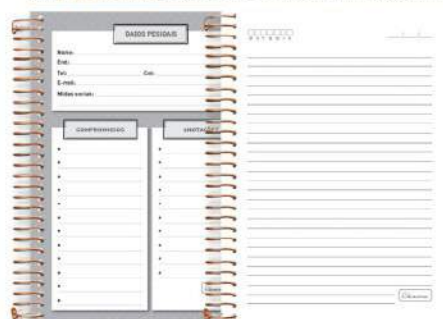

Cód. de barras	Código interno	Descrição	Estampas porox.	Atributos capa	Acessórios coordenados	Nº de folhas	Miolo (g/m²)	Emb. cx.	Emb. pçte.	Formato (mm)
7896849114298	0626001	Caderno Colegial 01 Matéria Capa Dura	4	Laminação Fosca + Hot Stamping	Editorial em offset + miolo específico	80	56	20	5	177 x 240