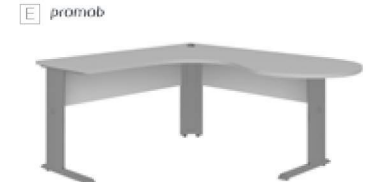

Mesa angular circular – pé metálico

Ref.	Larg.	Prof.	Alt.
LEX1817+cor	1800/800mm	1500/600mm	740mm
LEX2017+cor	2000/800mm	1500/600mm	740mm